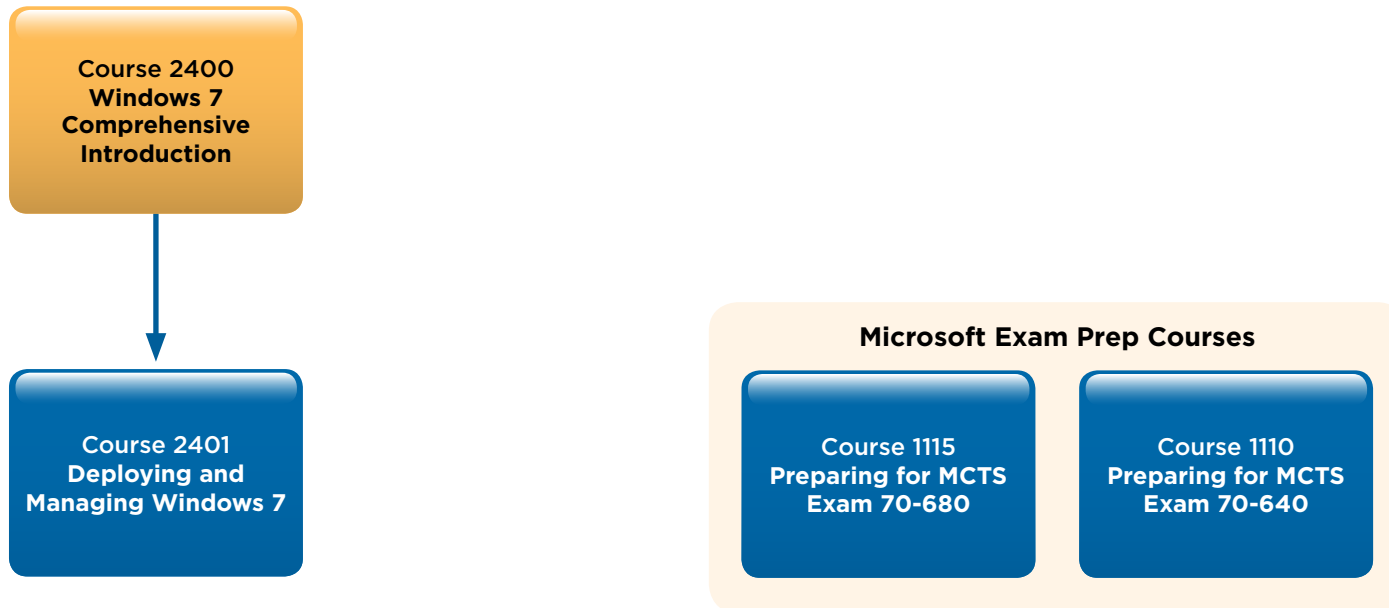

Windows 7 Curriculum Guide

For additional courses in related areas, please see the Windows Server 2008 curriculum guide.

 "Start Here" Course

 Intermediate Level Course

UK1103