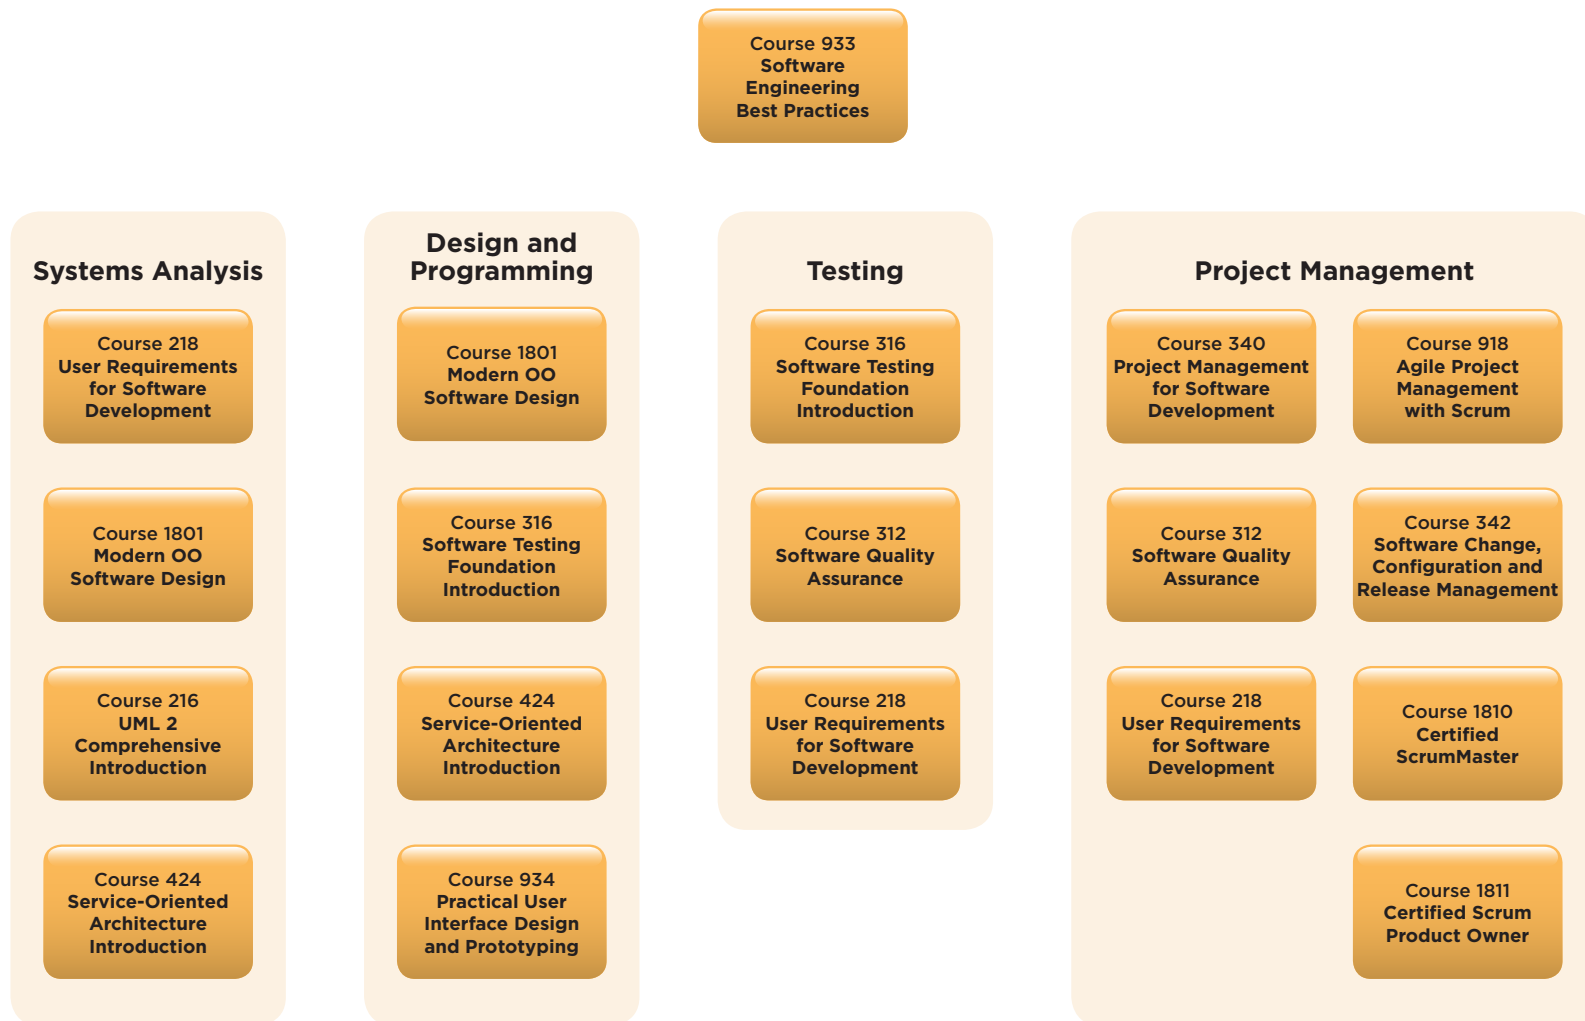

# Software Engineering Curriculum Guide

 "Start Here" Course

UK1111